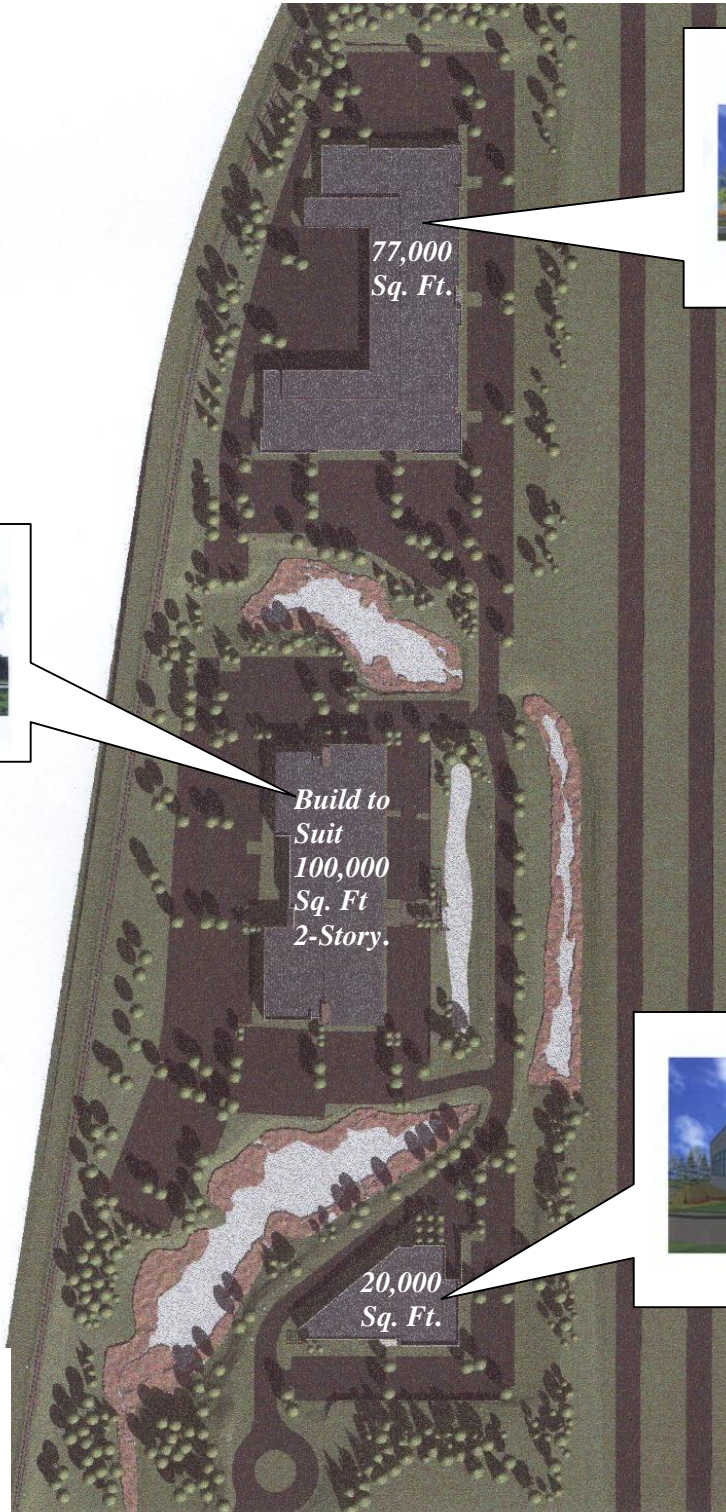

PLYMOUTH TECHNOLOGY PARK

M-14 & Beck Road

Plymouth, Michigan

STUART FRANKEL
DEVELOPMENT
COMPANY

2301 W. Big Beaver
Suite 510
Troy, Michigan 48083
248.649.2924
248.649.2373
leasing@sfdco.com